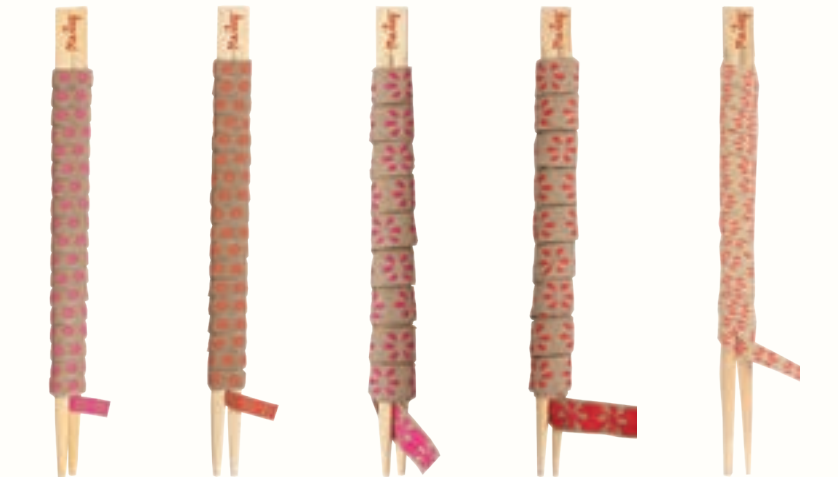

19-0713-01 Pearl ribbon, grey, 5 m
19-1718-01 Red with white dots wide, 3 m
19-1725-01 Flower, grey blue, 3 m
19-9701-01 Jaquard snowflake, red, 2,5 m
19-0716-01 Flower ribbon, brown, 2,5 m
19-1722-01 Clover, green-purple, 3 m
19-0718-01 Jaquard ribbon, grey/red, 2,5 m
19-1719-01 Bohemian chr printed 1,5 cm 3m
19-9718-01 Flower ribbon, green, 2,5 m
19-0725-01 Jaquard, snowflake, grey, 2,5 m
19-0717-01 Jaquard ribbon, red, 2,5 m
19-1724-01 Clover, red-green, 3 m
19-0711-01 Narrow pearl ribbon, grey, 5 m
19-0723-01 Jaquard, snowflake, brown, 2,5 m

19-3700-01 Flower ribbon, pink, Chopstick, 5 m
19-3701-01 Flower ribbon, coral, Chopstick, 5 m
19-3702-01 Flower ribbon wide, pink, chopstick, 3 m
19-3703-01 Flower ribbon wide, red, chopstick, 3 m
19-3704-01 Flower ribbon narrow, red, chopstick, 5 m