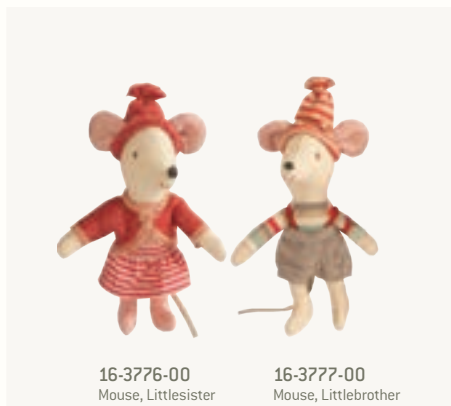

* FITS CLOTHES WITH MICRO RABBITS AND BUNNIES