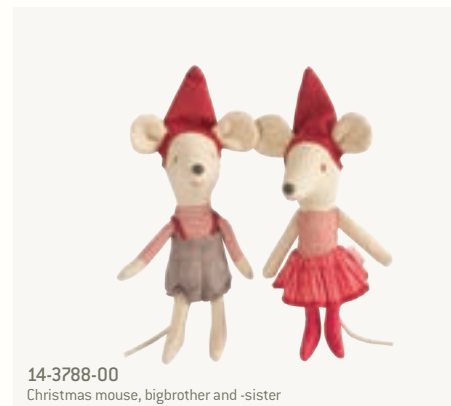

* FITS CLOTHES WITH MICRO RABBITS AND BUNNIES