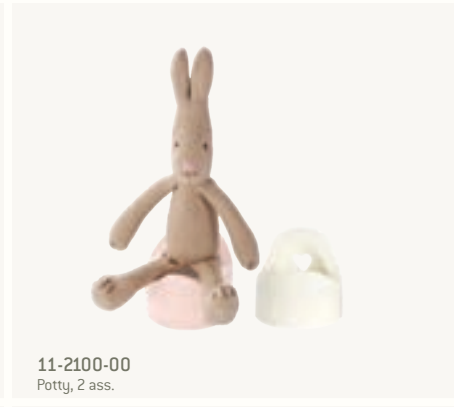

11-2200-00
Café table with 2 offwhite chairs

11-1132-00*
Pram, blue

11-0034-08
Stove w. utensils

16-3610-00*
Mattress and covers for prams

11-2201-02
Metal Chair, orange

11-2100-00
Potty, 2 ass.

11-3120-00
Wooden table